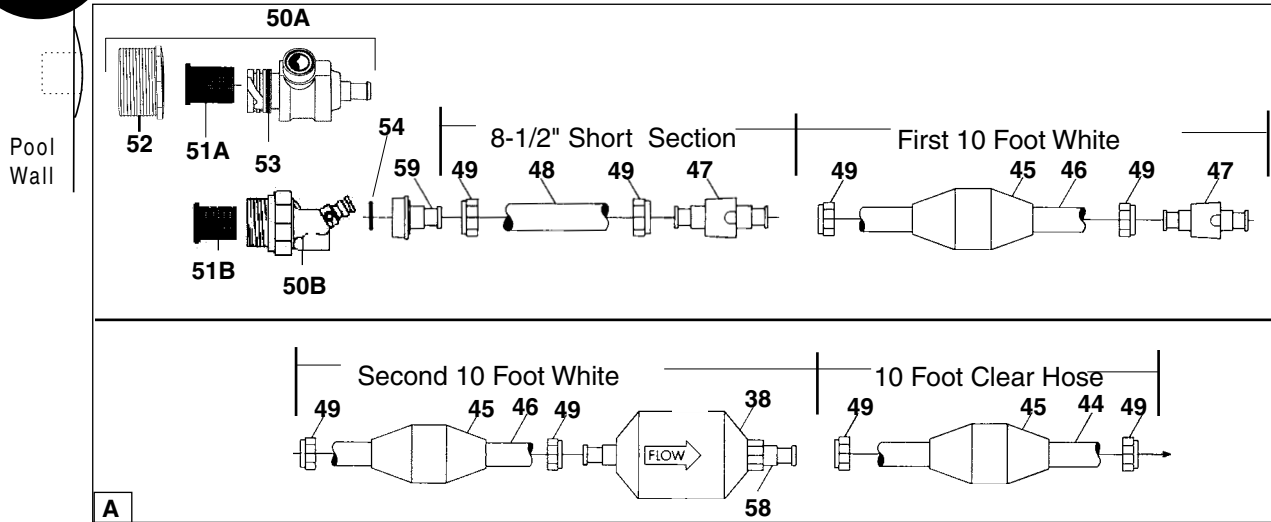

LETRO LEGEND - Hose Assembly

HOSE ASSEMBLY - 3 & 4 WHEEL MODELS

Edited
7-3-06

Continued
Below

3 or 4 Wheel

KEY	ITEM #	DESCRIPTION	MFG. #
A	3280-67	HOSE BOX	LL209
38	3280-38	VALVE,BACKUP	E10
44	3280-44	HOSE, FEED - CLEAR - 7' 8"	ED50
45	3250-S038	FLOAT, FEED HOSE	ED10P
46	3280-46	HOSE, FEED - WHITE - 11' 2"	ED45
47	3280-47	SWIVEL, FEED HOSE	ED05
48	3280-48	HOSE, ADAPTER - WHITE - 8 1/2"	LLU1
49	3280-49P	NUT, MENDER FOR FEED HOSE-2 PK	ED15
50A	3280-50	FITTING, WALL - COMPLETE - CURRENT	EW22
50B	3280-86	FITTING, WALL- COMPLETE- OLD STYLE	EJVV1A
51	3280-68	SCREEN, WALL FITTING - CURRENT LENGTH 1 1/4", DIAMETER 1"	E24

KEY	ITEM #	DESCRIPTION	MFG. #
51B	3280-51	SCREEN, WALL FITTING, OLD STYLE LENGTH 1 5/8", DIAMETER 1 1/4"	EJVV2
52	3280-81	QUICK DISCONNECT FOR NEW STYLE	E23
53	3280-83	WALL FITTING LARGE O-RING - 2 PACK	E21
54	3280-52	O-RING, WALL FITTING	LLF07
59	3280-59	QUICK CONNECT, FEED HOSE	EJ28
*	3280-79	GEARS FOR BACK-UP VALVE	EG15
* NOT SHOWN			