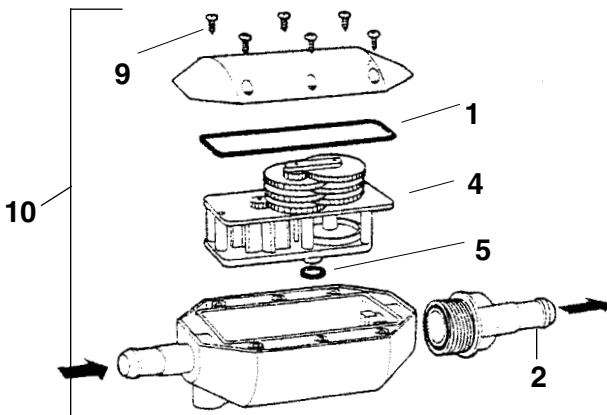

BACKUP VALUE PARTS - Prior to Fall '98

KEY	ITEM #	DESCRIPTION	MFG. #
1	3270-2300	O-RING	LLE31
2	REPLACE	NLA SWIVEL REP W/ 3270-065	LLE16
4	REPLACE	NLA GEAR ASSY REP W/ 3280-38	LLE25
5	3262-08	O-RING	LLE45
9	3270-1325	SCREW, 8 x 5/8"	LLE35
10	REPLACE	NLA REP W/ 3280-38	LLE40

BACKUP VALUE PARTS - Since Fall '98

ITEM #	DESCRIPTION	MFG. #
3280-74	HOUSING BODY - NEW	E11
3280-75	HOUSING TOP COVER - NEW	E12
3280-76	O-RING, HOUSING BODY - NEW	E13
3280-77	O-RING, GEAR ASSEMBLY - NEW	E14
3280-78	SCREW FOR HOUSING BODY (6 PACK) - NEW	E15
3280-79	GEAR ASSEMBLY - NEW	EG15