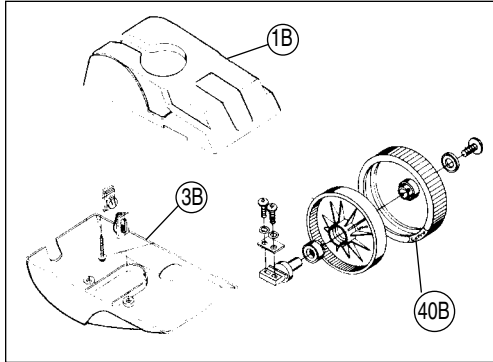

3 Wheel version, prior to '97
4 Wheel version, since '97
ALSO - 4 Wheel White Version as
LESLIE'S LEGACY

MADE BY PENTAIR

Parts Listing
Next Page

Parts Unique to 4-Wheel Version

PARTS LISTING -3 & 4 WHEEL VERSIONS

MADE BY PENTAIR

KEY	ITEM #	DESCRIPTION	MFG. #
1A	3280-01	COVER, TOP (TURQUOISE 3-WHEEL)	LLU5
1B	3280-011G	COVER, TOP (GRAY 4 WHEEL)	LLU5NG
2A	EXCHANGE	MAIN FRAME CONTACT PENTAIR	
3	OBSOLETE	OBSOLETE COVER, BOTTOM, 3-WHEEL	LLU10
3B	3280-031	COVER, BOTTOM, 4-WHEEL	EU10N
4	3280-04	MAST, FEED WITH O-RING	LLU6
5	3280-05	DRIVE SHAFT, TURBINE - COMPLETE	EC86
6	3280-06	SPACERS, TURBINE - SET	EC83
7	3280-07P	BEARING, TURBINE - 2 PACK	EC80
8	3280-08	SHIELD, TURBINE SHAFT	EA40
9	3280-09	COVER, TURBINE WITH ELBOW	EC110
10	3280-10	HOSE, TURBINE COVER - 7 1/2"	EX120
11	3280-11	HOSE, VENTURI JET	EC120
12	3280-12	HOSE, SWEEP - COMPLETE	EB5L
13	3280-13	WEAR RING - SWEEP HOSE - 5 PACK	EB10
14	3280-14	JET, SWEEP HOSE WITH COLLAR	EB25
15	3280-15	SCREW, ADJ SWEEP HOSE - 2 PACK	EB20
16	3250-G16P	COMPRESSION SPRING - 2PACK	EG16A
17	3280-17	FLOAT, BALLAST - WHITE	EA20
18	3250-H07P	SLEEVE, HOSE F/SWEEP HOSE-4 PACK	EH07
19	3280-19	BAG, FINE MESH FOR LEGEND	EU16
20	3280-20	BAG, COARSE MESH	EU15
21	3280-21	VALVE, DEBRIS	EU9
22	3280-22	O-RING FOR FEED MAST	EU7
23	3285-19	O-RING, THRUST JET - EACH	E18
24	3280-24P	JET, THRUST - 2 PACK	EC130
25	3280-25P	PLATE, THRUST JET - 2 PACK	EC135
27	3280-27	AXLE - LARGE WHEELS	EC65

KEY	ITEM #	DESCRIPTION	MFG. #
28	3280-28	PLATE, AXLE F/3280-27	EC70
29	REPLACE	NLA SWING AXLE REP W/ 3260-C036	LLC36
30	3280-30	HARDWARE KIT FOR SWING AXEL	EC36H
31	3280-31	SPRING - SWING AXLE - 2 PACK	EC25
32	3280-32P	SCREW F/SPRING TO SWNG.AXLE-2 PK	EC30
33	3280-33P	SCREW F/SPRING TO BOTM.CVR.-5 PK	EC32
34	3280-34	WASHER, LOCK FOR 3280-28&29 5 PACK	EC45
35	3280-35	WHEEL, SMALL	EC16
36	3280-36	WHEEL, LARGE	EC6L
37	3280-37P	BEARING, WHEEL - 2 PACK	EC60
39	3280-39P	SCREW, WHEEL - 5 PACK	EC55
40	3280-40	TIRE, LARGE WHEEL - 3 WHEEL MODEL	EC10
40B	3280-401	TIRE, LARGE WHEEL - 4 WHEEL MODEL	LLC1
41	3280-41P	CLAMP, HOSE - 2 PACK	EB15
42	3280-42P	SCREW - 10 PACK	EC40
43	3280-43P	BOLT AND NUT, REAR AXLE - 2 PACK	LLC75
53	3283-341	WHEEL WASHER - 2 PACK	EC64
54	3280-54	WEIGHT, SWEEP HOSE	EH09C
56	3280-56	THRUST JET REPAIR KIT	EC131
57	3283-200	SCREW	EA30
60	3280-60	BOLT, AXLE	EU76
61		BRACKET (NOT SOLD SEPARATELY) INCLUDED WITH #3280-29 (KEY #29)	
62	3280-62	POSTS, VAC TUBE - SNAP FIT	EU147
63	3280-63	NUT & BOLT - FEED MAST TO TUBE	EU79
64	3280-64	JET, VENTURI - EACH	LLU8
65	3283-600	SCREW, HEX - COVER TO FRAME PKG OF 2	EU80
66	3280-80	STEP ADAPTER/DEFLECTOR	EU13

TUNE-UP KIT

OVERHAUL KIT

QTY.	ITEM #	DESCRIPTION	MFG. #
	3280-66	TUNE UP KIT FOR 3 WHEEL MODEL	LL205
KIT INCLUDES:			
1	3280-19	BAG FINE MESH	EU16
3	3280-36	LARGE WHEEL	EC6L
1	3280-35	SMALL WHEEL	EC16
1	3280-12	SWEEP HOSE	EB5L
3	3280-40	TIRE, LARGE WHEEL	EC10
4	3280-37P	WHEEL BEARINGS - PKG OF 2	EC60
1	3280-07P	BEARING TURBINE - PKG OF 2	EC80
1	3280-05	DRIVE SHAFT - COMPLETE	EC86
	3280-72	TUNE UP KIT FOR 4 WHEEL MODEL	LL205N
SAME AS ABOVE EXCEPT...			
1	3280-21	DEBRIS VALVE	EU9
2	3280-36	LARGE WHEEL	EC6L
2	3280-401	TIRE, LARGE	LLC1
0	3280-35	SMALL WHEEL	EC16
0	3280-40	TIRE, LARGE WHEEL	EC10

QTY.	ITEM #	DESCRIPTION	MFG. #
	3280-73	OVERHAUL KIT	LL206N
INCLUDES ALL ITEMS IN THE 4 WHEEL MODEL TUNE UP KIT, PLUS...			
4	3280-27	AXEL, LARGE WHEEL	EC65
1	3280-17	FLOAT FOR BALLAST	EA20
2	3280-36	WHEEL, LARGE	EC6L
2	3280-401	TIRE, LARGE WHEEL	LLC1