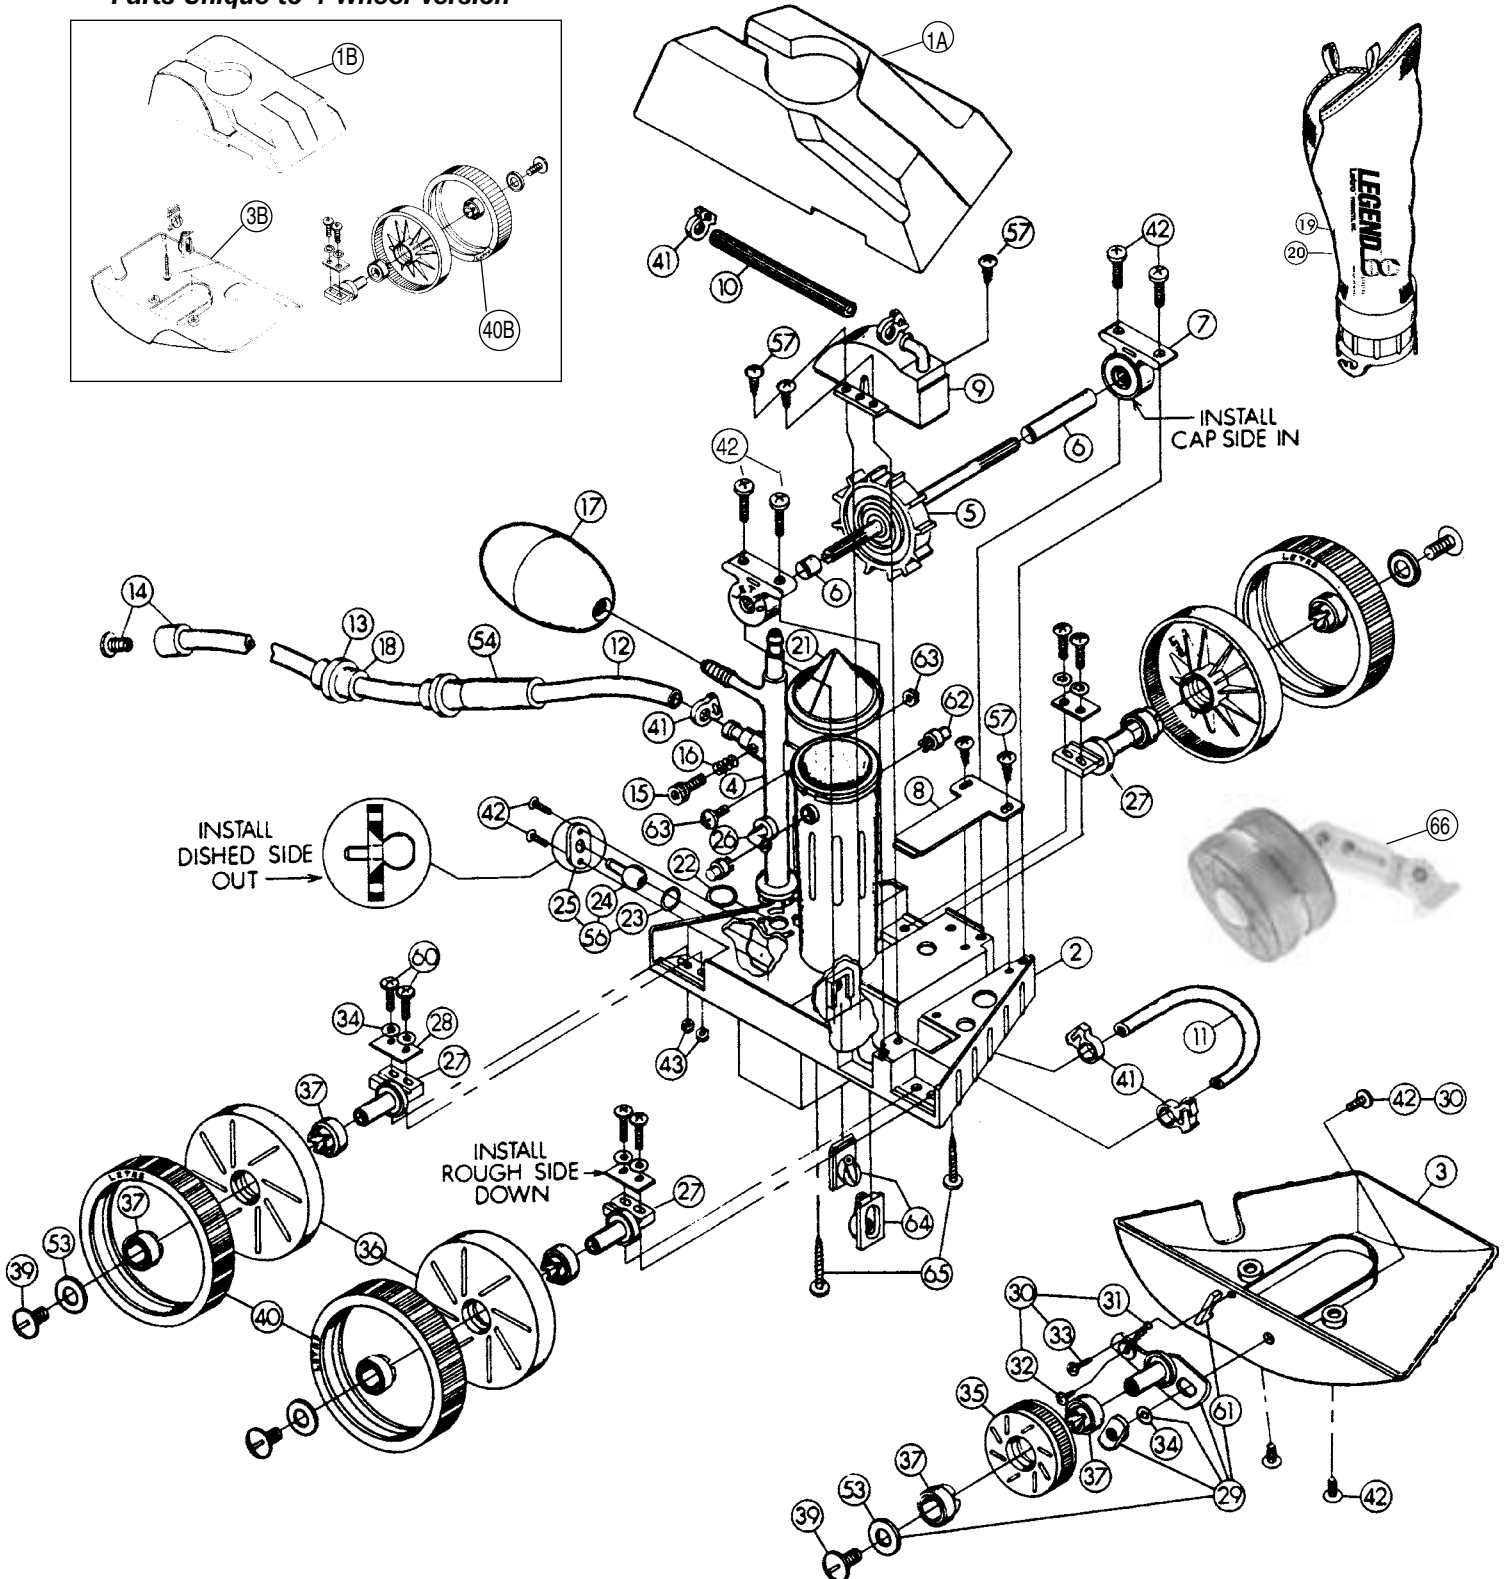

3 Wheel version, prior to '97
4 Wheel version, since '97
ALSO - 4 Wheel White Version as
LESLIE'S LEGACY

MADE BY PENTAIR

Parts Listing
Next Page

Parts Unique to 4-Wheel Version

PARTS LISTING -3 & 4 WHEEL VERSIONS

MADE BY PENTAIR

KEY	ITEM #	DESCRIPTION	MFG. #
1A	3280-01	COVER, TOP (TURQUOISE 3-WHEEL)	LLU5
1B	3280-011G	COVER, TOP (GRAY 4 WHEEL)	LLU5NG
2A	EXCHANGE	MAIN FRAME CONTACT PENTAIR	
3	OBSOLETE	OBSOLETE COVER, BOTTOM, 3-WHEEL	LLU10
3B	3280-031	COVER, BOTTOM, 4-WHEEL	EU10N
4	3280-04	MAST, FEED WITH O-RING	LLU6
5	3280-05	DRIVE SHAFT, TURBINE - COMPLETE	EC86
6	3280-06	SPACERS, TURBINE - SET	EC83
7	3280-07P	BEARING, TURBINE - 2 PACK	EC80
8	3280-08	SHIELD, TURBINE SHAFT	EA40
9	3280-09	COVER, TURBINE WITH ELBOW	EC110
10	3280-10	HOSE, TURBINE COVER - 7 1/2"	EX120
11	3280-11	HOSE, VENTURI JET	EC120
12	3280-12	HOSE, SWEEP - COMPLETE	EB5L
13	3280-13	WEAR RING - SWEEP HOSE - 5 PACK	EB10
14	3280-14	JET, SWEEP HOSE WITH COLLAR	EB25
15	3280-15	SCREW, ADJ SWEEP HOSE - 2 PACK	EB20
16	3250-G16P	COMPRESSION SPRING - 2PACK	EG16A
17	3280-17	FLOAT, BALLAST - WHITE	EA20
18	3250-H07P	SLEEVE, HOSE F/SWEEP HOSE-4 PACK	EH07
19	3280-19	BAG, FINE MESH FOR LEGEND	EU16
20	3280-20	BAG, COARSE MESH	EU15
21	3280-21	VALVE, DEBRIS	EU9
22	3280-22	O-RING FOR FEED MAST	EU7
23	3285-19	O-RING, THRUST JET - EACH	E18
24	3280-24P	JET, THRUST - 2 PACK	EC130
25	3280-25P	PLATE, THRUST JET - 2 PACK	EC135
27	3280-27	AXLE - LARGE WHEELS	EC65

KEY	ITEM #	DESCRIPTION	MFG. #
28	3280-28	PLATE, AXLE F/3280-27	EC70
29	REPLACE	NLA SWING AXLE REP W/ 3260-C036	LLC36
30	3280-30	HARDWARE KIT FOR SWING AXEL	EC36H
31	3280-31	SPRING - SWING AXLE - 2 PACK	EC25
32	3280-32P	SCREW F/SPRING TO SWNG.AXLE-2 PK	EC30
33	3280-33P	SCREW F/SPRING TO BOTM.CVR.-5 PK	EC32
34	3280-34	WASHER, LOCK FOR 3280-28&29 5 PACK	EC45
35	3280-35	WHEEL, SMALL	EC16
36	3280-36	WHEEL, LARGE	EC6L
37	3280-37P	BEARING, WHEEL - 2 PACK	EC60
39	3280-39P	SCREW, WHEEL - 5 PACK	EC55
40	3280-40	TIRE, LARGE WHEEL - 3 WHEEL MODEL	EC10
40B	3280-401	TIRE, LARGE WHEEL - 4 WHEEL MODEL	LLC1
41	3280-41P	CLAMP, HOSE - 2 PACK	EB15
42	3280-42P	SCREW - 10 PACK	EC40
43	3280-43P	BOLT AND NUT, REAR AXLE - 2 PACK	LLC75
53	3283-341	WHEEL WASHER - 2 PACK	EC64
54	3280-54	WEIGHT, SWEEP HOSE	EH09C
56	3280-56	THRUST JET REPAIR KIT	EC131
57	3283-200	SCREW	EA30
60	3280-60	BOLT, AXLE	EU76
61		BRACKET (NOT SOLD SEPARATELY) INCLUDED WITH #3280-29 (KEY #29)	
62	3280-62	POSTS, VAC TUBE - SNAP FIT	EU147
63	3280-63	NUT & BOLT - FEED MAST TO TUBE	EU79
64	3280-64	JET, VENTURI - EACH	LLU8
65	3283-600	SCREW, HEX - COVER TO FRAME PKG OF 2	EU80
66	3280-80	STEP ADAPTER/DEFLECTOR	EU13

TUNE-UP KIT

OVERHAUL KIT

QTY.	ITEM #	DESCRIPTION	MFG. #
	3280-66	TUNE UP KIT FOR 3 WHEEL MODEL	LL205
KIT INCLUDES:			
1	3280-19	BAG FINE MESH	EU16
3	3280-36	LARGE WHEEL	EC6L
1	3280-35	SMALL WHEEL	EC16
1	3280-12	SWEEP HOSE	EB5L
3	3280-40	TIRE, LARGE WHEEL	EC10
4	3280-37P	WHEEL BEARINGS - PKG OF 2	EC60
1	3280-07P	BEARING TURBINE - PKG OF 2	EC80
1	3280-05	DRIVE SHAFT - COMPLETE	EC86
	3280-72	TUNE UP KIT FOR 4 WHEEL MODEL	LL205N
SAME AS ABOVE EXCEPT...			
1	3280-21	DEBRIS VALVE	EU9
2	3280-36	LARGE WHEEL	EC6L
2	3280-401	TIRE, LARGE	LLC1
0	3280-35	SMALL WHEEL	EC16
0	3280-40	TIRE, LARGE WHEEL	EC10

QTY.	ITEM #	DESCRIPTION	MFG. #
	3280-73	OVERHAUL KIT	LL206N
INCLUDES ALL ITEMS IN THE 4 WHEEL MODEL TUNE UP KIT, PLUS...			
4	3280-27	AXEL, LARGE WHEEL	EC65
1	3280-17	FLOAT FOR BALLAST	EA20
2	3280-36	WHEEL, LARGE	EC6L
2	3280-401	TIRE, LARGE WHEEL	LLC1