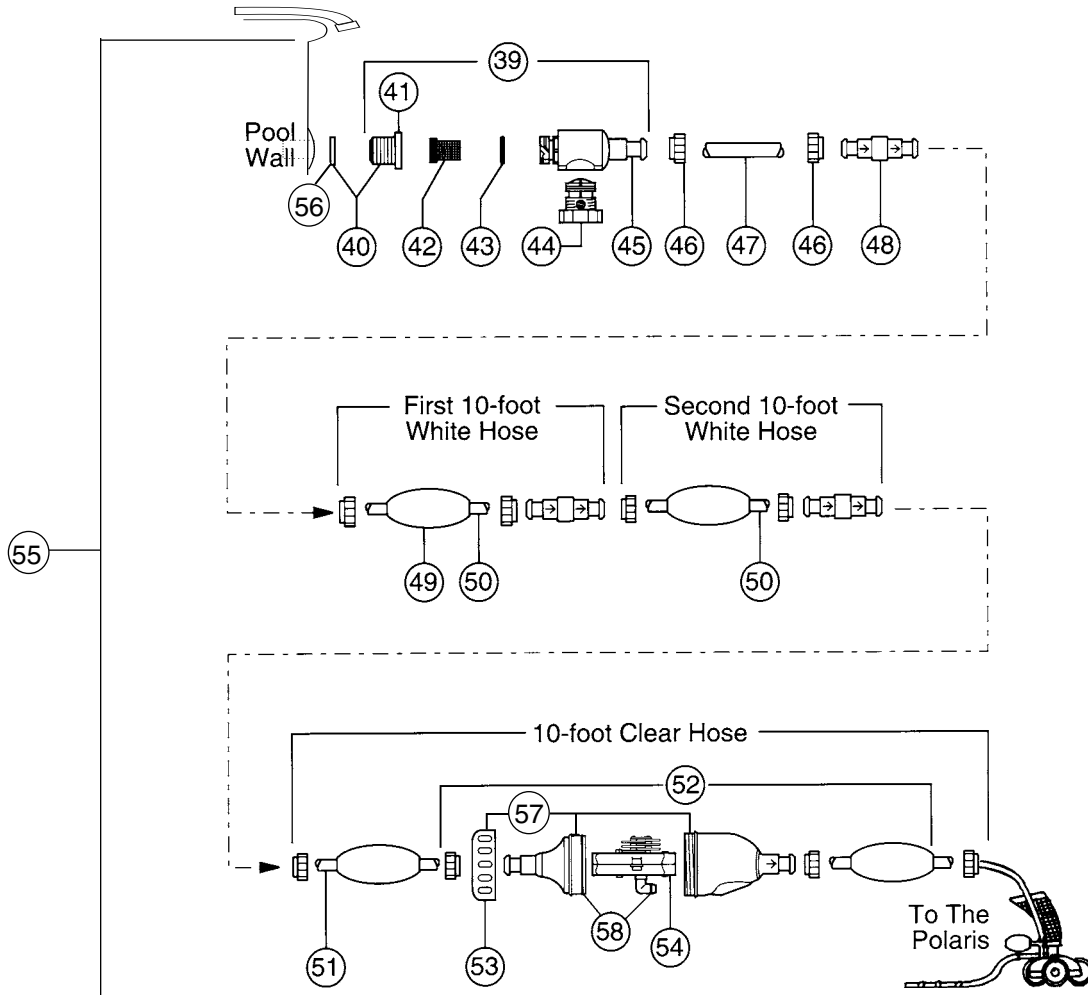

HOSE ASSEMBLY LISTING

KEY	ITEM #	DESCRIPTION	MFG. #
	39	3263-81 CONNECTOR, UWF ASSY	9-100-9001
	39	REPLACE NLA CONNECTOR REP W/3263-81	D27
	40	3260-22 UWF RESTRICTOR KIT	10-108-00
	41	3260-01 UNIVERSAL WALL FITTING (UWF)	6-500-00
	42	3260-03 FILTER SCREEN, UWF/QD	6-504-00
	43	3260-04 O-RING, UWF/QD	6-505-00
	44	3263-82 PRESSURE RELIEF VALVE BLACK	9-100-9002
	44	REPLACE NLA PRESSURE RELIEF VALVE REP W/ 3263-82	D28
	45	3260-D029 QUICK DISCONNECT, UWF	D29
	46	3260-D015 NUT, FEED HOSE	D15
	47	3260-D001 ADAPTER HOSE, 8 1/2"	D1
	48	3260-D020 SWIVEL, BALL BEARING	D20
	49	3260-D010 FLOAT, FEED HOSE	D10
	50	3260-D045 FEED HOSE, 10 FT, HARD - NO FLOATS	D45
	50	3260-11 FEED HOSE WITH FLOATS	9-100-3104
	51	3260-0011 LEADER HOSE, 10' - NO FLOATS	D50
	51	3260-0015 LEADER HOSE WITH FLOATS	9-100-3108
	52	3260-G052 BACK-UP VALVE KIT (REPLACES ORIGINAL G-41)	G52
	53	3260-G057 COLLAR (RETAINING RING)	G57
	54	3260-G053 MECHANISM FOR G-52	G53
	55	3262-0 COMPLETE FEED HOSE WITHOUT BACK-UP VALVE	G5
	56	3260-23 RESTRICTOR DISCS RED & BLUE	10-112-00
	57	3260-G054 CASE KIT FOR G-52	G54
	58	3260-G058 O-RING KIT	G58
	*	3260-G059 DOUBLE ACTING BACK-UP VALVE	G59
	*	3260-0012 MECHANISM ONLY, DOUBLE ACTING BACK-UP VALVE	G65
	*	3260-G056 BOOSTER VALVE SEAT	G56

* NOT SHOWN