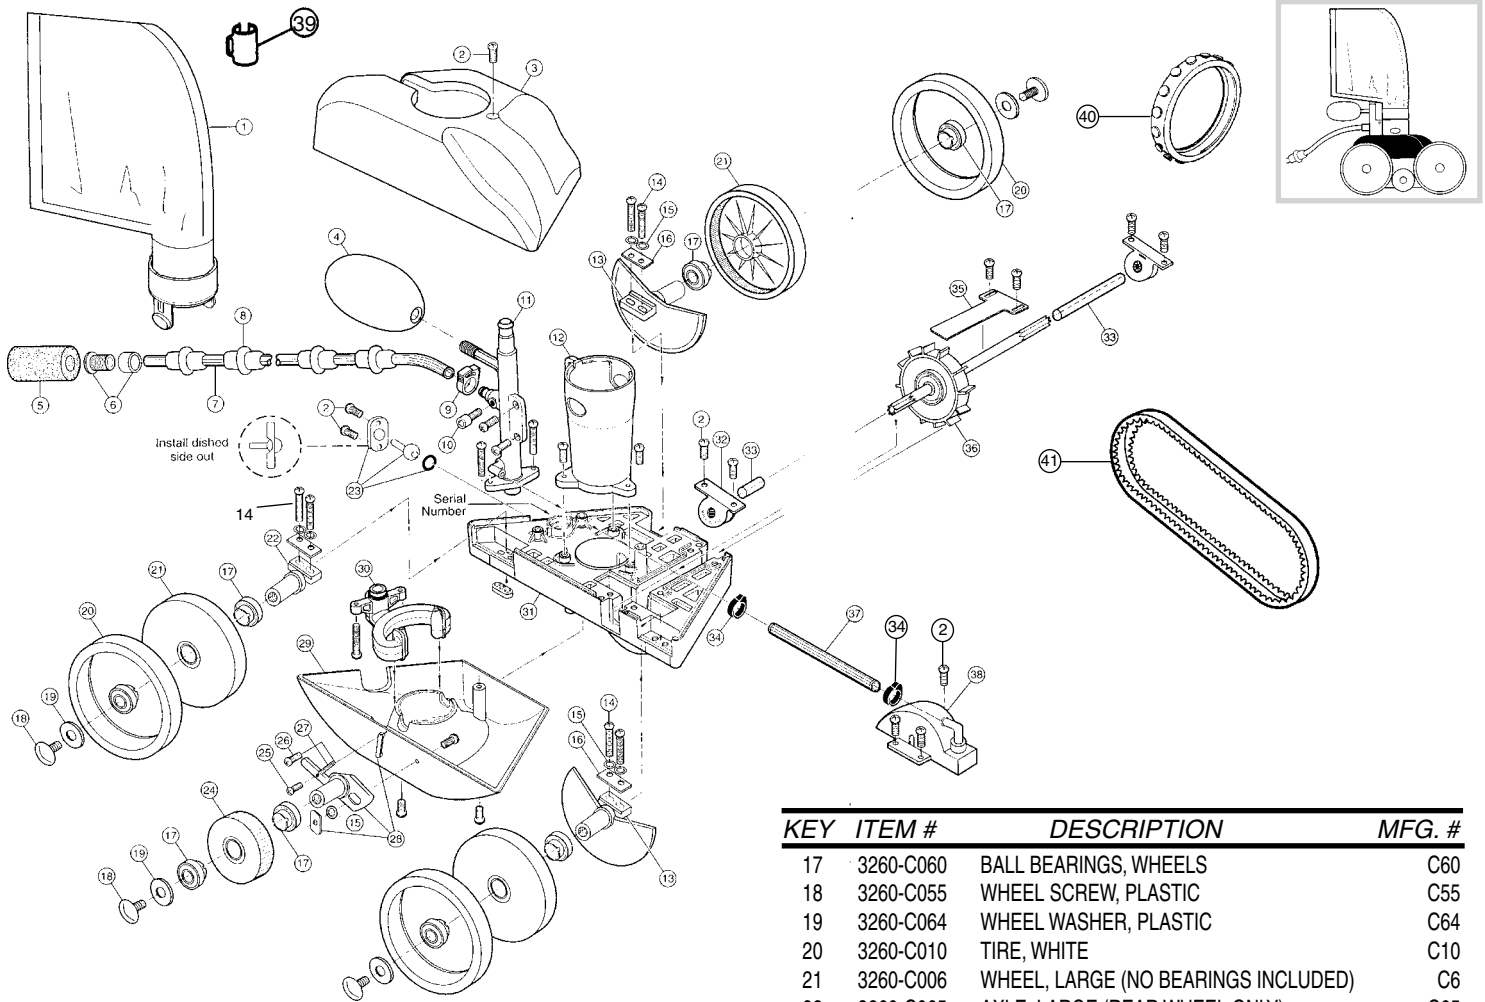

HEAD PARTS LISTING

KEY	ITEM #	DESCRIPTION	MFG. #
1	3260-K013	ALL PURPOSE ZIPPERED BAG	K13
1	3260-K014	SAND/SILT BAG	K14
1	3260-K015	LEAF BAG	K15
1	3260-K016	GENERAL PURPOSE BAG	K16
1	3260-0019	DISPOSABLE FILTER BAG WITH COLLAR (PACK OF 3)	K12
1	3260-0020	DISPOSABLE FILTER BAG WITHOUT COLLAR (PACK OF 3)	K32
2	3260-C040	SCREW, 10-32 x 3/8" SS PAN HD	C40
3	3260-K005	TOP, BLUE	K5
4	3260-A020	FLOAT, HEAD	A20
5	3260-10	SWEEP HOSE SCRUBBER	9-100-3105
6	3260-B025	ORIFICE TIP W/ORIFICE TIP GUARD	B25
7	3260-B005	SWEEP HOSE COMPLETE	B5
8	3260-B010	WEAR RINGS	B10
9	3260-B015	SWEEP HOSE CLAMP	B15
10	3260-B020	ADJUSTMENT SCREW, SWEEP HOSE	B20
11	3260-K030	FEED PIPE WITH ELBOW	K30
12	3260-K020	VACUUM TUBE	K20
13	3260-C066	AXLE, LARGE (WITH SAND/GRAVEL GUARD)	C66
14	3260-C076	SCREW, 10-32 x 7/8" SS PAN HD	C76
15	3260-C045	LOCK WASHER FOR C-36	C45
16	3260-C070	AXLE PLATE FOR C-65/C-66	C70